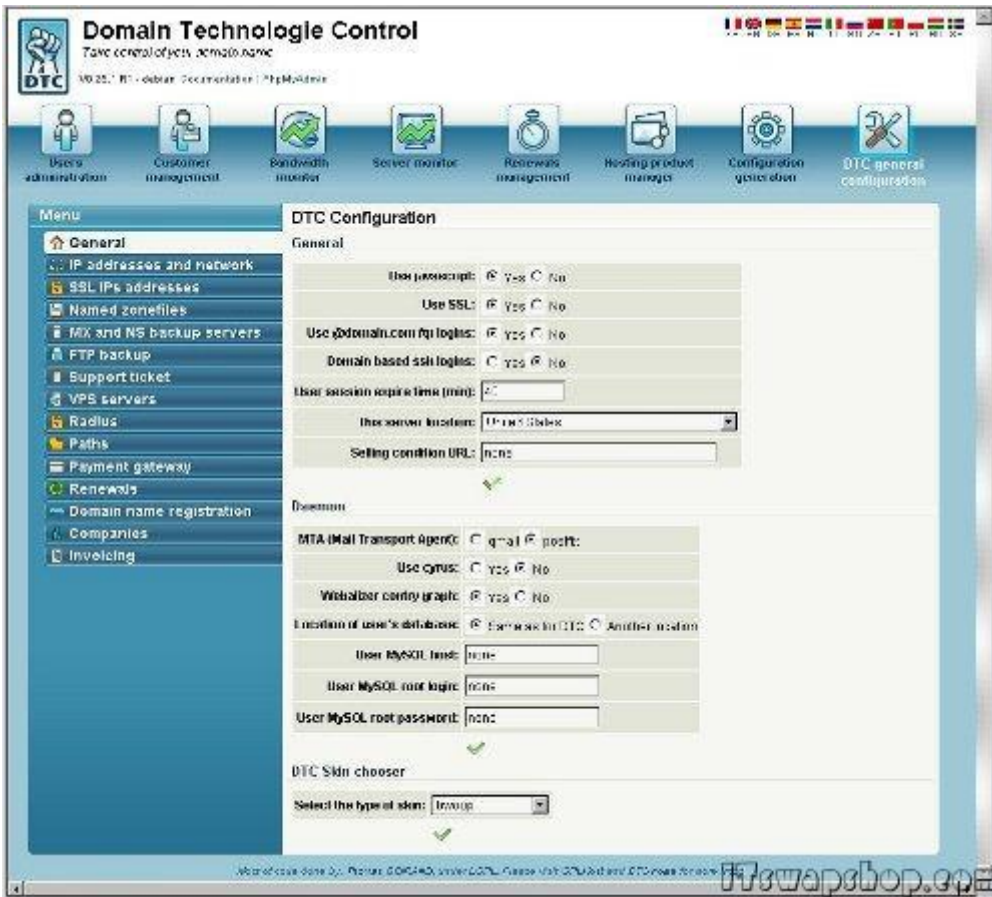

10. [RavenCore](#)_[18] - No longer updated, but it has some features that make it worth while. Very lightweight and designed with security in mind.